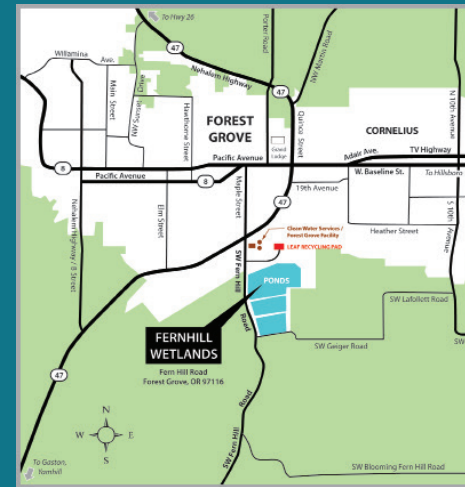

Tundra Swans

The following species have been recorded at Jackson Bottom but are not expected with any regularity.

Acorn Woodpecker	Gyr Falcon
American Tree Sparrow	Lark Bunting
American White Pelican	Nashville Warbler
Bar-tailed Godwit	Northern Goshawk
Bank Swallow	Northern Pygmy-Owl
Black-necked Stilt	Purple Martin
Black Scoter	Ross's Goose
Black Tern	Semipalmated Sandpiper
Brown Pelican	Short-eared Owl
Calliope Hummingbird	Snowy Owl
Common Redpoll	Surf Scoter
Forster's Tern	Swainson's Hawk
Dusky Flycatcher	Sanderling
Hairy Woodpecker	Townsend's Solitaire
Hammond's Flycatcher	Western Kingbird
Hutton's Vireo	Yellow-headed Blackbird
Golden Eagle	

Cackling Goose

Address:

Located at the intersection of SW Fernhill Road and Tualatin Valley Hwy. in Forest Grove, OR.

Contact Information:

Clean Water Services

503.681.3600

Photos courtesy of Greg Gillson

Great Blue Heron

Fernhill is part of more than 700 acres in Forest Grove owned by Clean Water Services for water resources management. Fernhill is designated an Important Bird Area.

The Birds of Fernhill

Nearly 200 species of birds—150 species expected annually—have been recorded at Fernhill. A nesting pair of Bald Eagles and a Great Blue Heron rookery is on the Preserve. BirdLife International has designated Fernhill as an Important Bird Area. Over a thousand Tundra Swans and thousands of Northern Pintails regularly use Jackson Bottom in migration. The varied terrain, trees and vegetation provide space for unique habitat-specific species. Several miles of looping trails provide access for excellent wildlife viewing.