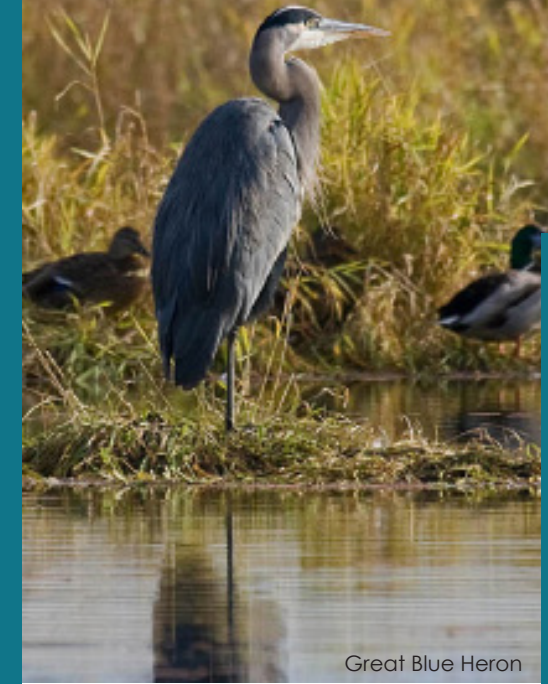

Great Blue Heron

Fernhill is part of more than 700 acres in Forest Grove owned by Clean Water Services for water resources management. Fernhill is designated an Important Bird Area.